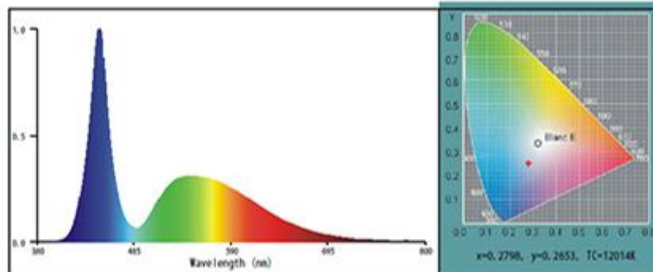

PT 150 Slim PAR56 replacement underwater pool lights

Technical Specifications

Model no	PT150
LED colour	White / Warm White / Green / Blue / RGB
LED Type	1pcs Super Bright COB LED
Material	Epoxy Resin / ABS-body / PC - Lens
Protection class	IPX8/ Rohs / CE / IEC60598
Dimension	Ø 175 x 30H (mm)
Power	25W for single colour / 20W for RGB model 12V-24V AC/DC
Cord Length	2M
Light Angle	120-150 degree
Illumination	1500lm
Mounting	PAR56 lamp compatible
Accessories	Stainless Steel mounting clamp & screw x 4 User's manual x 1 Heat-Shrink tubing kits x 1
RGB-2Pin cable	Preset 11 colour changing program controlled by Power On/Off switch
RGB 4Pin cable	Controlled by Wifi / DMX work with Alexa, Google Home, Smart Life, Tuya
Environment	Concrete / Fibreglass / Vinyl liner pools
Working period	8hr per day
Package	20pcs / 20KG / 0.05cbm per carton
Warranty	Two Year

Product information:

Product model: PT150 CW	Test time: 2019-10-09 09:51:22
Product number:	Environment humidity: 65.0 %
Production merchant: AquaIDEA	Environment Temperature: 0.0 °C
Tester: Willson	Verification: ---
Test system: Huzhou Sinopol SPL720 Spectral analysis system	

CIE Parameter:

Coordinate: x=0.2798, y=0.2653	CCT: Tc=12014 K	Purity: Purity=25.2%		
u' = 0.1990, v' = 0.4246	Main Wave: λd=471.2nm	Peak Wave: λp=446nm		
Half Width: Δλd=24.0nm	Red Ratio: R=11.7%	Chromatism: SDCM=0.0		
Color rendering property: Ra=74.5				
R1=81	R2=74	R3=61	R4=80	R5=81
R6=63	R7=79	R8=78	R9=22	R10=31
R11=83	R12=41	R13=77	R14=77	R15=84

Other parameters:

Flux: Φ=1500.12 Lm	Efficiency: Effi=39.9 Lm/W	Stability: %=0.06 %
Voltage: VF=12.00 V	Current: IF=2.300 A	Power: P=27.600 W
Power factor: PF=1.000		

Please note: Fixture Lumens rating is a measurement of total light output from a finished lighting fixture. This measurement can only be obtained from either a Goniophotometer or an integrating sphere.