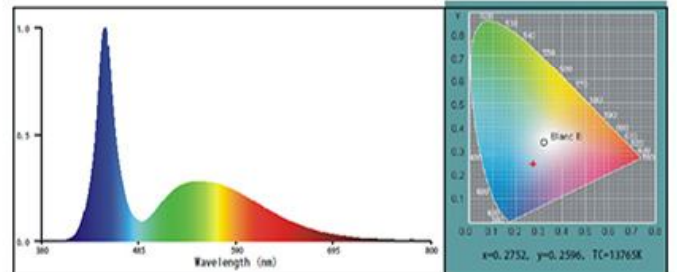

Model no	PT90
LED colour	White / Warm White / Green / Blue / RGB
LED Type	12pcs high power BRIDGELUX/Epistar LED
Material	Epoxy Resin / ABS-body / PC - Lens
Protection class	IPX8/ Rohs / CE / SGS / IEC60598
Dimension	Ø 175 x 30H (mm)
Power	18W for single colour / 15W for RGB model 12V-24V AC/DC
Cord Length	2M
Light Angle	60-90 degree
Illumination	1300lm
Mounting	PAR56 lamp compatible
Accessories	Stainless Steel mounting clamp & screw x 4 User's manual x 1 Heat-Shrink tubing kits x 1
RGB-2Pin cable	Preset 11 colour changing program controlled by Power On/Off switch
RGB 4Pin cable	Controlled by Wifi / DMX work with Alexa, Google Home , Smart Life , Tuya
Environment	Concrete / Fibreglass / Vinyl liner pools
Working period	8hr per day
Package	20pcs / 20KG / 0.05cbm per carton
Warranty	Two Year

Product information:

Product model: PT90 CW	Test time: 2019-10-09 09:46:36
Product number:	Environment humidity: 65.0 %
Production merchant: AquaIDEA	Environment Temperature: 0.0 °C
Tester: Willison	Verification: ----
Test system: Huzhou Sinopole SPL720 Spectral analysis system	

CIE Parameter:

Coordinate: x=0.2752, y=0.2596	CCT: Tc=13765 K	Purity: Purity=27.4%		
u' = 0.1978, v' = 0.4199	Main Wave: λd=471.3nm	Peak Wave: λp=448nm		
Half Width: Δλd=21.4nm	Red Ratio: R=11.8%	Chromatism: SOCM=0.0		
Color rendering property: Ra=73.9				
R1=83	R2=78	R3=66	R4=85	R5=82
R6=67	R7=84	R8=46	R9=33	R10=41
R11=85	R12=43	R13=80	R14=80	R15=88

Other parameters:

Flux: Φ=1376.36 Lm	Efficiency: Eff=46.1 Lm/W	Stability: %=0.02 %
Voltage: VF=12.00 V	Current: IF=1.800 A	Power: P=21.600 W
Power factor: PF=1.000		

Please note: Fixture Lumens rating is a measurement of total light output from a finished lighting fixture. This measurement can only be obtained from either a Goniophotometer or an integrating sphere.